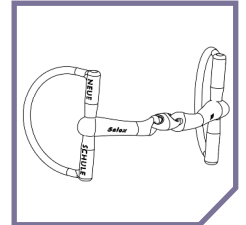

# Verbindend Hunter-D

Available in 16mm (9011-HD)

See Video  
Scan or visit website

The Verbindend greatly clarifies and emphasises the signals through the rein. Promoting self carriage and throughness, a true outline and freedom through the shoulder can be developed with this bit.

The Verbindend has consistently helped eradicate tongue evasions, encouraging the horse to soften and relax through the jaw. The cleverly curved mouthpiece can also enhance the development of the bend for lateral work and smaller circles. The D-ring cheek-piece is excellent for added directional control and exceptionally good for tight turns during faster work. It is also safer as it should not pull through the mouth in a panic situation.

This dressage legal snaffle is not severe, so if you need help with directional control and extra lift, this may meet your needs.

CODE	MOUTHPIECE	THICKNESS	DRESSAGE LEGAL	RING SIZE	4 1/2" 114mm	4 3/4" 120mm	5" 127mm	5 1/4" 133mm	5 1/2" 140mm	5 3/4" 146mm	6" 152mm	6 1/4" 159mm	6 1/2" 165mm
9011-HD	VERBINDEND	16mm	Y	NA									